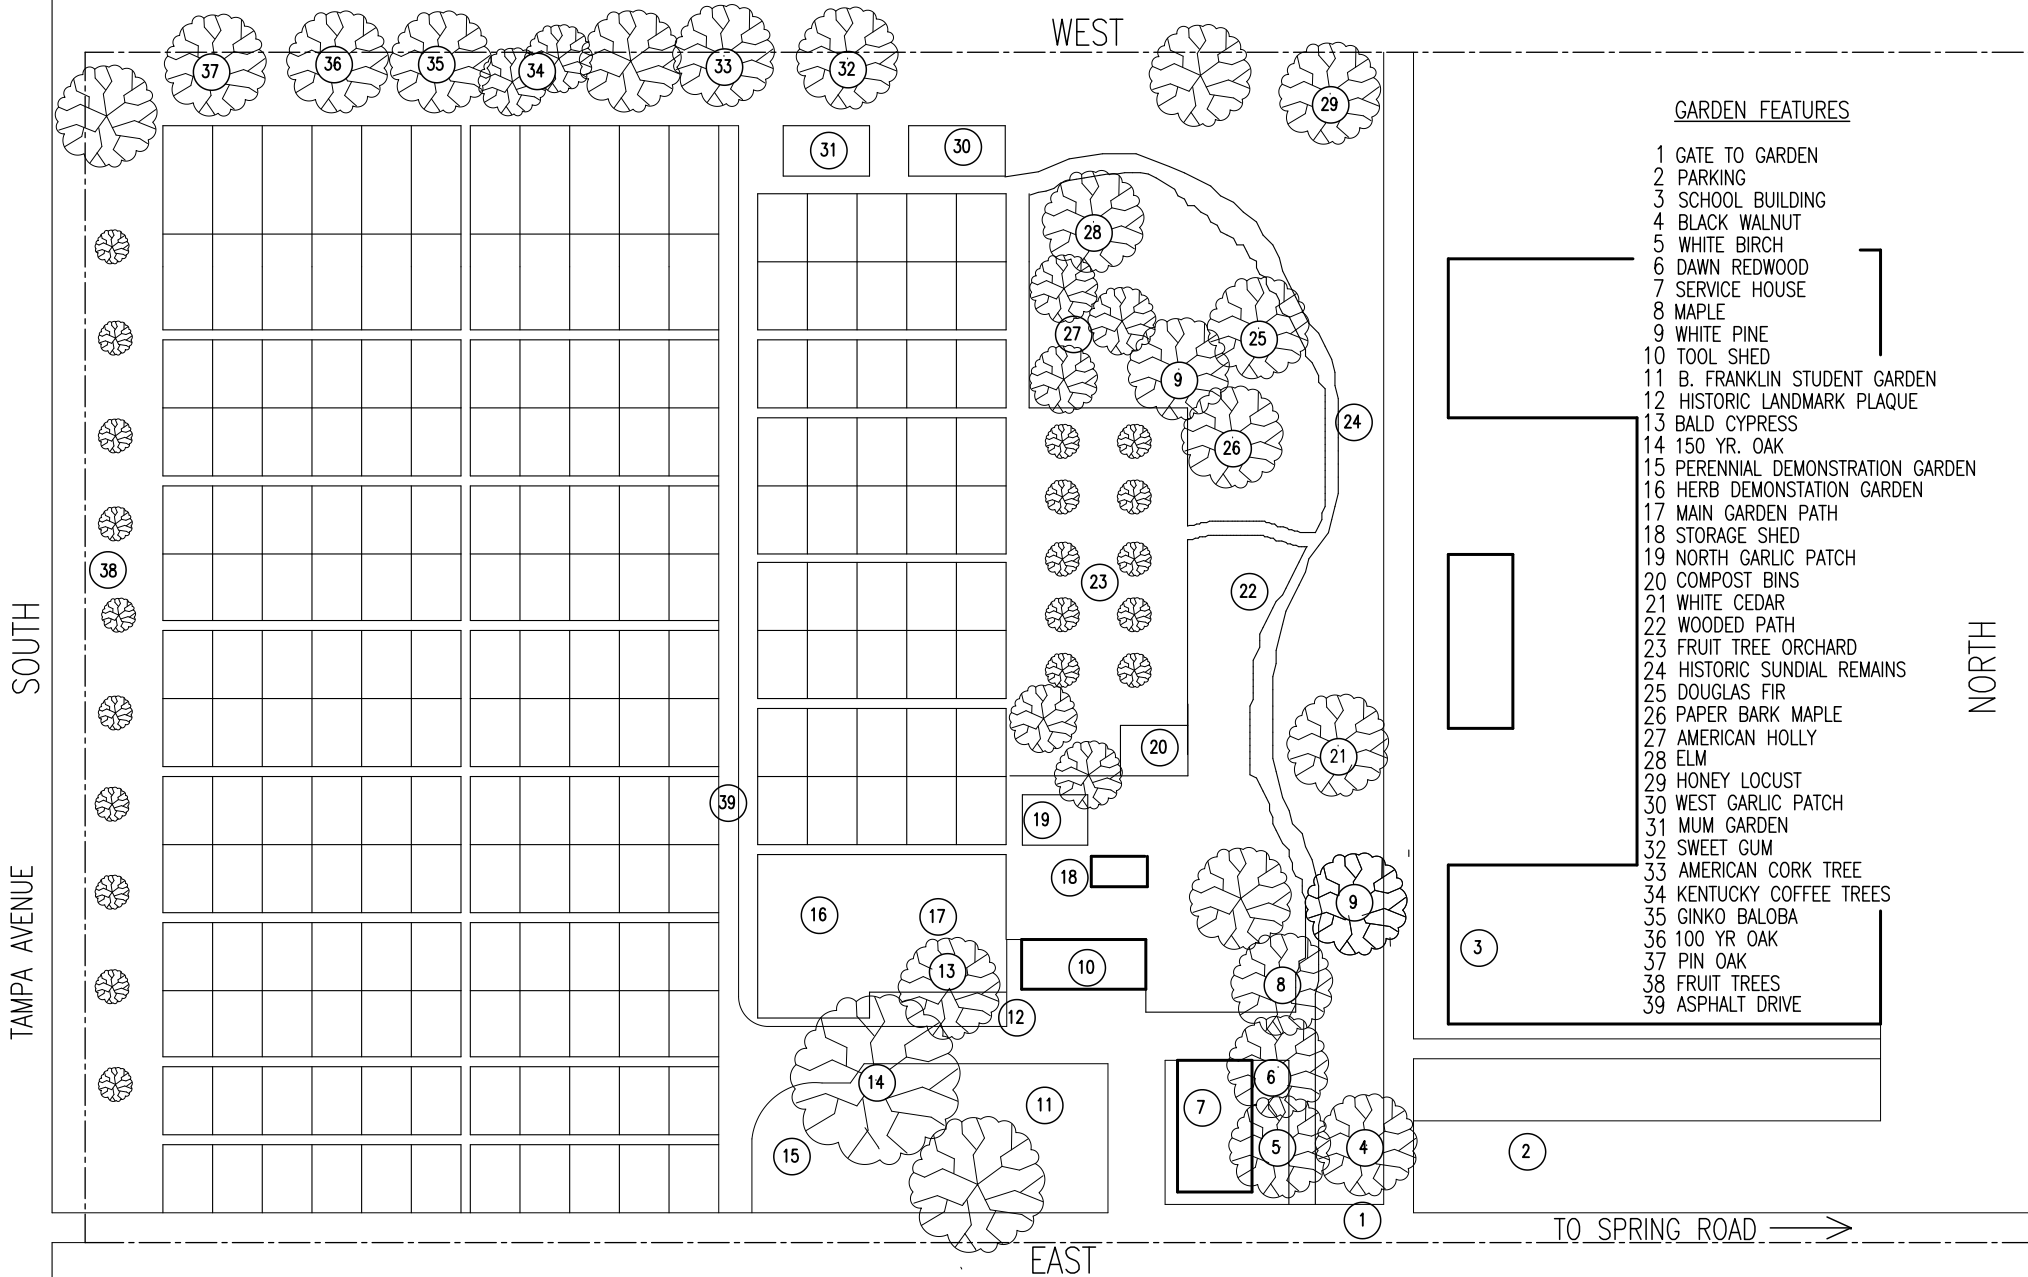

BENJAMIN FRANKLIN COMMUNITY GARDEN PLAN

NOT TO SCALE

GARDEN FEATURES

- 1 GATE TO GARDEN
- 2 PARKING
- 3 SCHOOL BUILDING
- 4 BLACK WALNUT
- 5 WHITE BIRCH
- 6 DAWN REDWOOD
- 7 SERVICE HOUSE
- 8 MAPLE
- 9 WHITE PINE
- 10 TOOL SHED
- 11 B. FRANKLIN STUDENT GARDEN
- 12 HISTORIC LANDMARK PLAQUE
- 13 BALD CYPRESS
- 14 150 YR. OAK
- 15 PERENNIAL DEMONSTRATION GARDEN
- 16 HERB DEMONSTRATION GARDEN
- 17 MAIN GARDEN PATH
- 18 STORAGE SHED
- 19 NORTH GARLIC PATCH
- 20 COMPOST BINS
- 21 WHITE CEDAR
- 22 WOODED PATH
- 23 FRUIT TREE ORCHARD
- 24 HISTORIC SUNDIAL REMAINS
- 25 DOUGLAS FIR
- 26 PAPER BARK MAPLE
- 27 AMERICAN HOLLY
- 28 ELM
- 29 HONEY LOCUST
- 30 WEST GARLIC PATCH
- 31 MUM GARDEN
- 32 SWEET GUM
- 33 AMERICAN CORK TREE
- 34 KENTUCKY COFFEE TREES
- 35 GINKO BALOBA
- 36 100 YR OAK
- 37 PIN OAK
- 38 FRUIT TREES
- 39 ASPHALT DRIVE