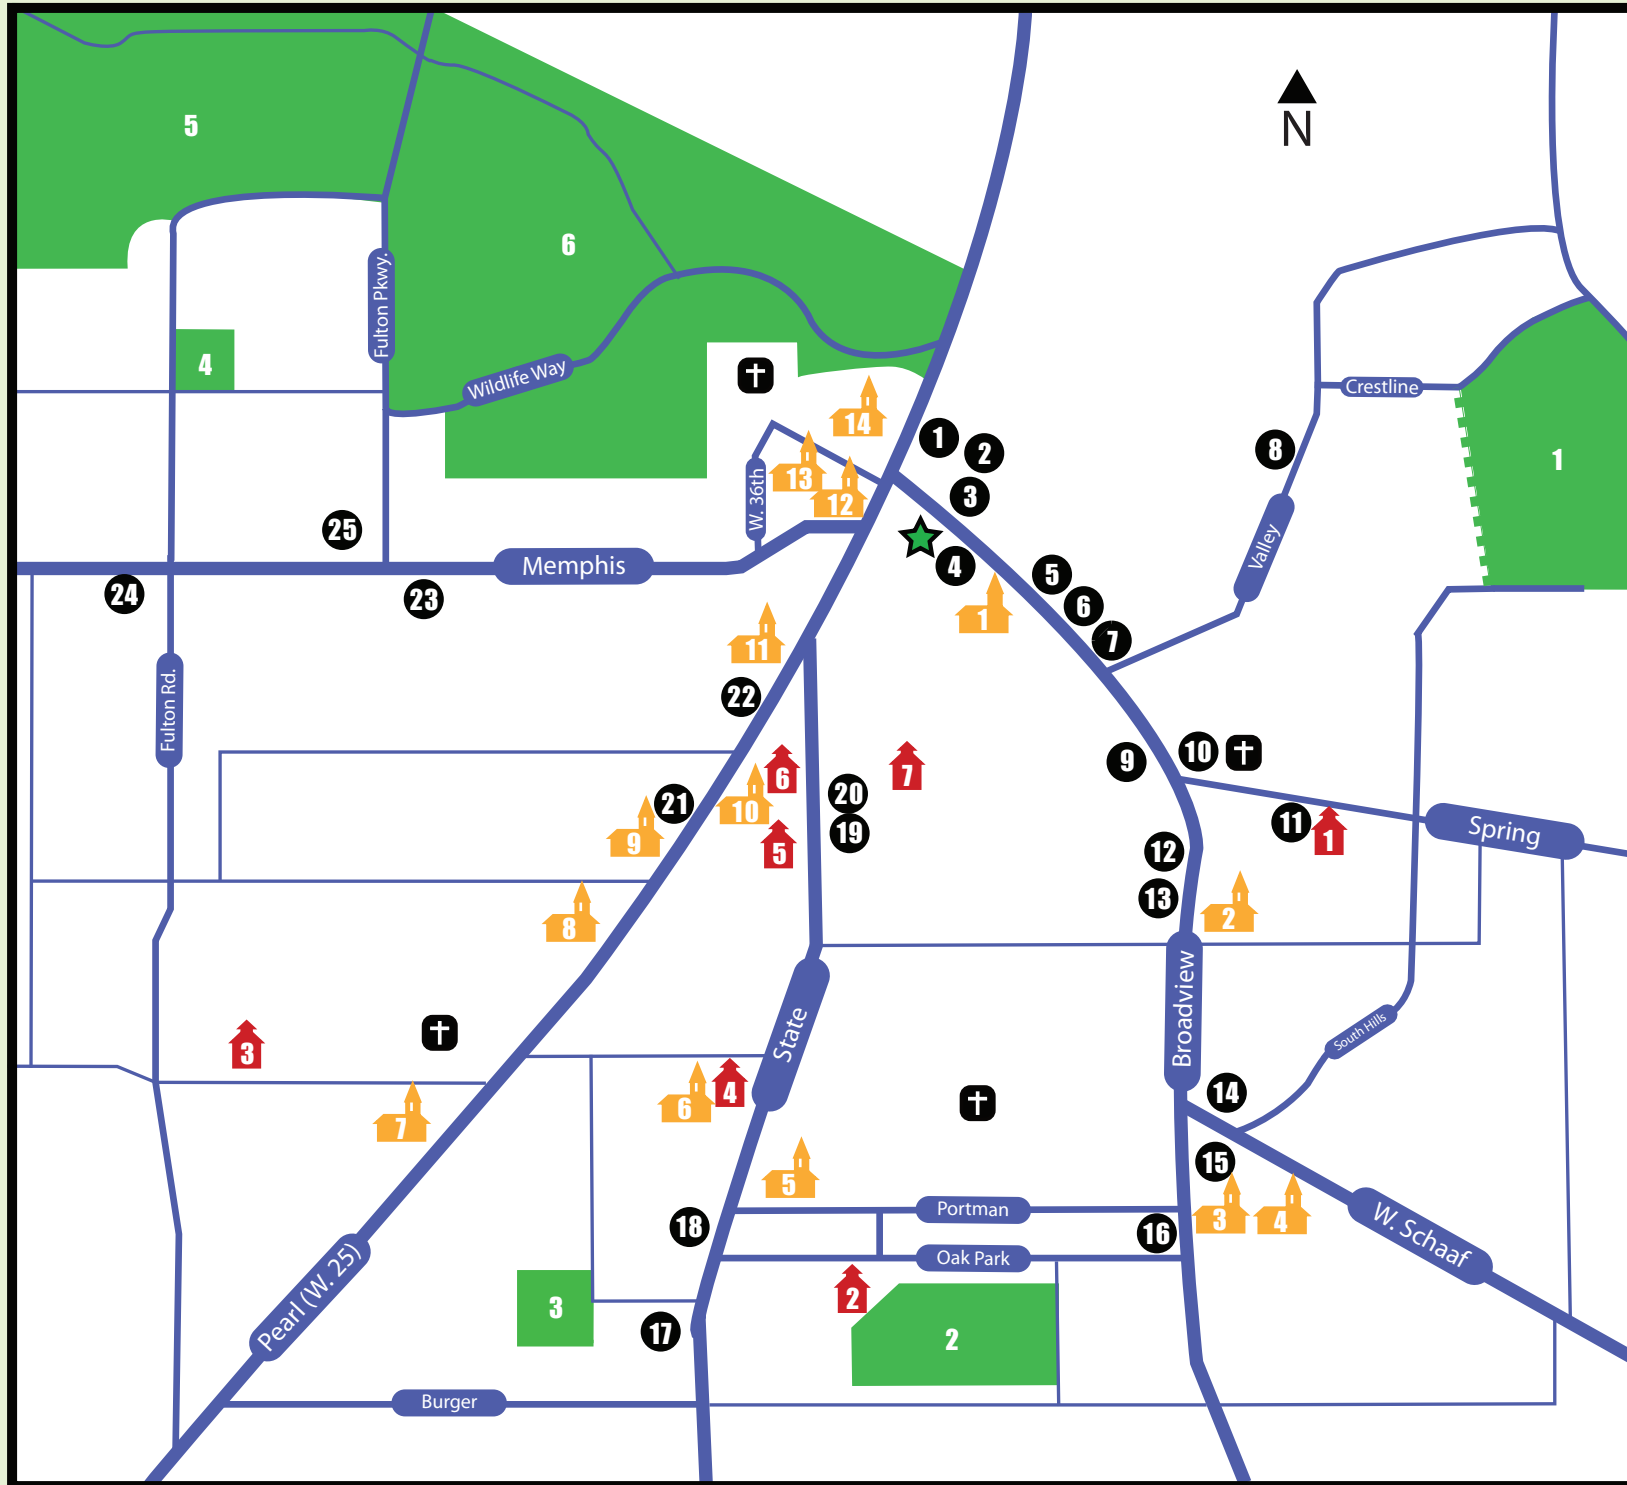

- 1 Speed Exterminating
- 2 Young Achievers Learning Center
- 3 Fantasy Toys & Bikes
- 4 Ameriflag
- 5 Fred's Breads
- 6 South Brooklyn Town Hall
- 7 Subway
- 8 Speed Home
- 9 Durica's Montclair Sunoco
- 10 Gabe's Family Restaurant
- 11 Benjamin Franklin Gardens
- 12 Gentile's Imported Italian Food
- 13 Michael's Bakery
- 14 South Hills Antiques
- 15 Broadview & Schaaf Marathon
- 16 Broadview Barber Shop
- 17 Something Fishy
- 18 Honey Hut Ice Creame Shoppe
- 19 M&W Meats
- 20 Gus's Restaurant
- 21 Kevin Senich , Attorney at Law
- 22 Dee's Diner
- 23 The Sauge Shoppe
- 24 Dairy Queen
- 25 Gary's Barber Shop
- ★ Gavin Lee Party Center

- 1 Harmody Park / Treadway Creek
- 2 Loew Park
- 3 Archmere Park
- 4 Estabrook Recreation Center
- 5 Brookside Reservation
- 6 Cleveland Metroparks Zoo

Merchant Directory

1	Speed Exterminating	4141 Pearl Rd	216-351-2106
2	Young Achievers Learning Center	3326 Broadview Rd	216-459-9225
3	Fantasy Toys & Bikes	3216 Broadview Rd	216-749-4990
4	Ameriflag	3307 Broadview Rd	216-661-2608
5	Fred's Breads	2330 Broadview Rd	216-458-2134
7	Subway	2144 Broadview Rd	216-351-7282
9	Durica's Montclair Sunoco	2039 Broadview Rd	216-741-3678
10	Gabe's Family Restaurant	2044 Broadview Rd	216-741-4466
12	Gentile's Imported Italian Food	4464 Broadview Rd	216-351-1161
13	Michael's Bakery	4478 Broadview Rd	216-351-7530
14	South Hills Antiques	2010 W Schaaf Rd	216-351-8500